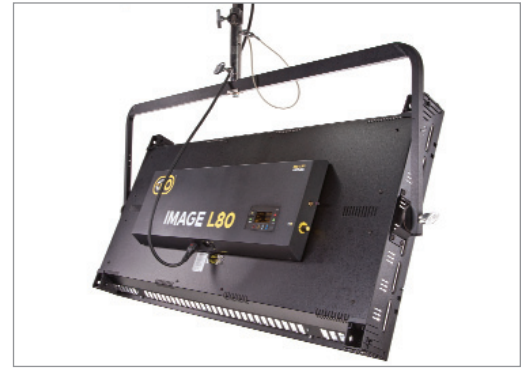

KINO FLO
Lighting Systems

IMAGE LED

IMAGE L80

IMAGE L40

Image LED DMX

L80 DMX

L40 DMX

The Image L80 & L40 LED's join Kino Flo's family line of LED soft lights. With new technical innovations the Image LED features four menu options, one white, two colors and **FX**. In the white menu, Kelvin range is from 2700K to 6500K with **Dimming**, **Kelvin** and **Green/Magenta** control channels. In the first color menu, Kelvin is from 2500K to 9900K with three additional channels, **Gel**, **Hue Angle** and **Saturation**. The Gel channel includes Kino Flo presets and over 100 well-known lighting gels. The second color menu provides individual **RGB** (red, green, blue) control. The **FX** (Effects) menu has custom presets like Candle, Fire, TV, Police, Lightning, Paparazzi, Pulse and Scroll. The Image L80 & L40 also come with standard DMX and wireless DMX (Lumen Radio®), and universal input 100-240VAC.

The Image L80 & L40 LED's come complete with removable gel frame and louver and are available in Yoke mount and Pole-Op models.

Features include:

- Kelvin presets & custom settings, 2500K-9900K
- Dimming without color shift
- Green/Magenta control
- Dial in any color through Hue Angle and Saturation control
- Kino Flo presets and Gels
- RGB control
- FX (Effects) control
- Universal input 100VAC-240VAC
- Manual & DMX Dimming
- DMX wireless (Lumen Radio®)
- Gel Frame, Louver
- Yoke Mount & Pole-Op

▼ Details

▼ Image L80 LED DMX Kit

KIT-IML80U

Image L80 LED DMX Kit, Univ

Contents

- 1 Image L80 LED DMX
- 1 Jr. Pin
- 1 Ship Case

Dimensions

58 x 9.5 x 36.5"
(147.5 x 24 x 93cm)