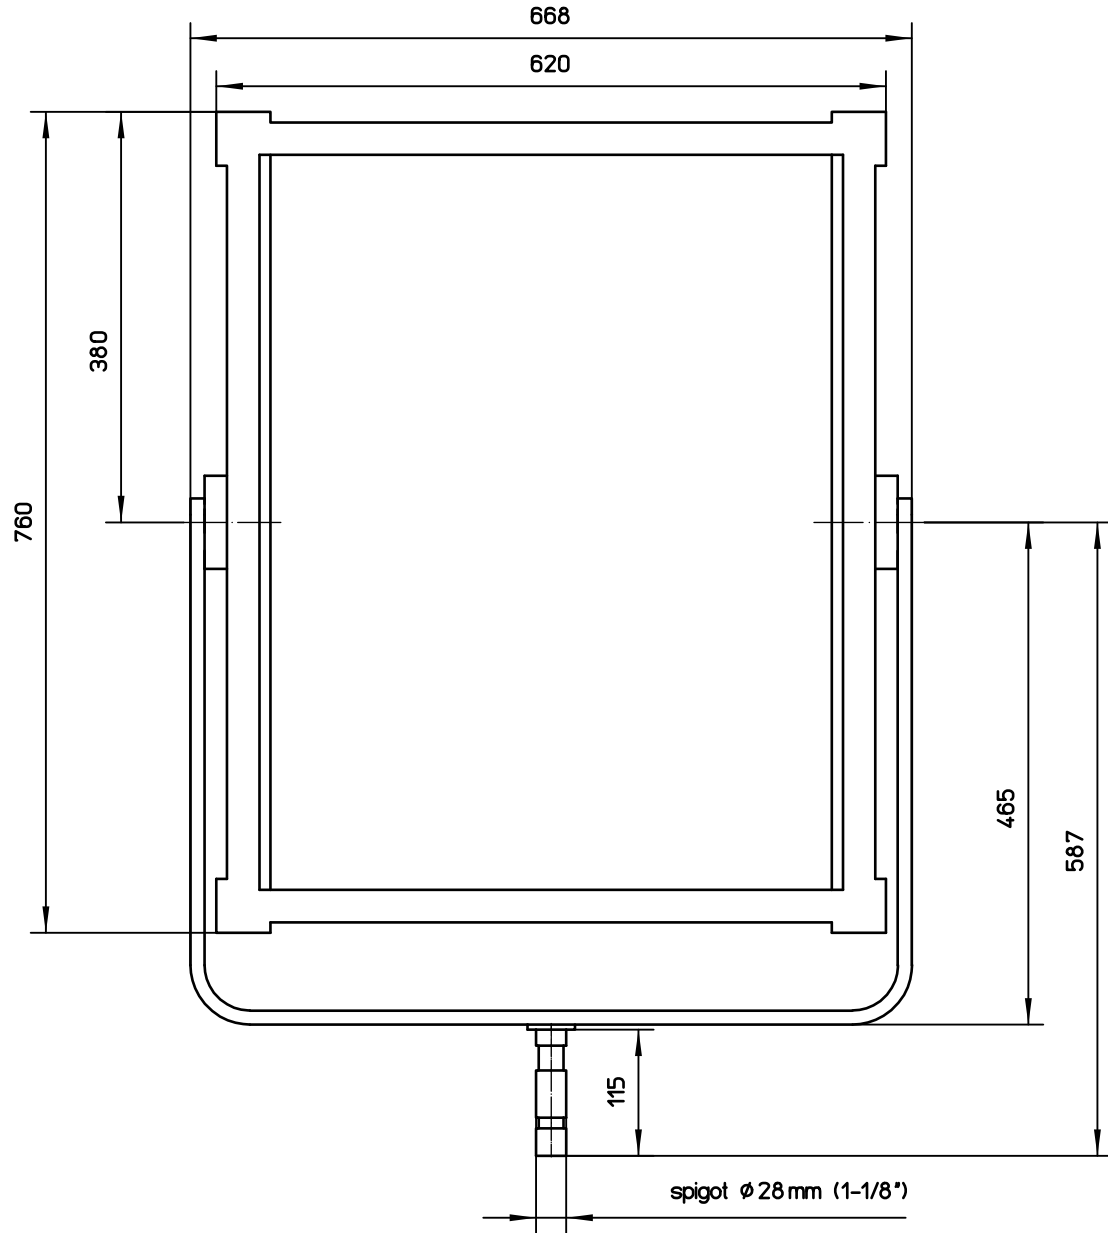

Schutzvermerk nach DIN34 beachten

Scheinwerfertyp type of lamphead	SOFTLIGHT 2500/5000W		Packmass packed size	780x420x890 mm 30.5x16.4x34.9 "	Gewicht net weight	31 kg 68.3 lbs	 Arnold & Richter Cine Technik Pulvermuehle D-83071 Stephanskirchen	
Leuchtmittel lamp	4x P2/12 (120/230V)	Zubehoer accessories	700x580 mm 27.6x22.8 "	Packvolumen packed volume	291.5 l 10.2 ft3	Dateiname file name		soft5000_mb_02
Lampensockel lamp base	R7s			Packgewicht packed weight	33.5 kg 73.7 lbs	Version / Stand version / as at...		1.1/17.07.06