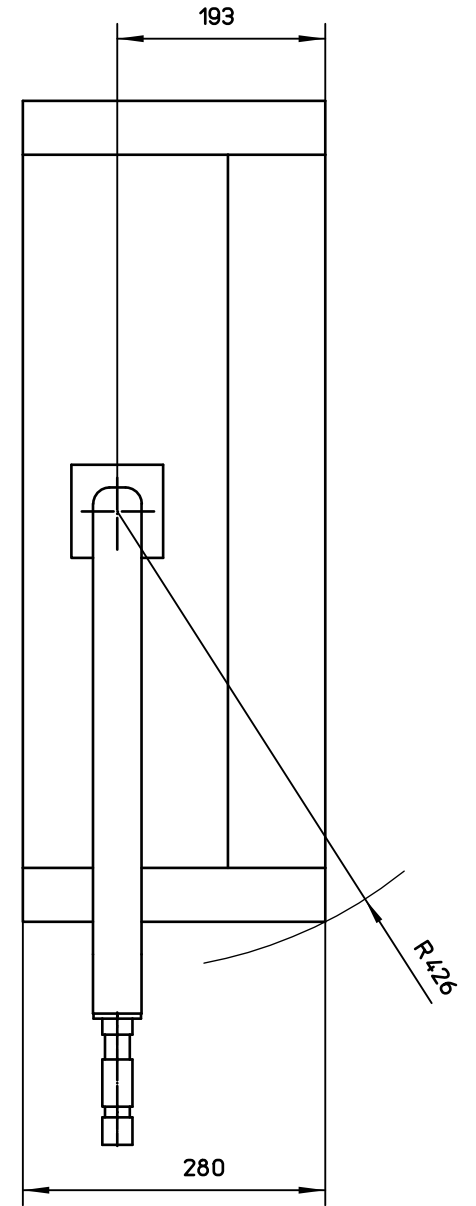

Schutzvermerk nach DIN34 beachten

Scheinwerfertyp type of lamphead	SOFTLIGHT 2500/5000W		Packmass packed size	780x420x890 mm 30.5x16.4x34.9 "	Gewicht net weight	31 kg 68.3 lbs	 Arnold & Richter Cine Technik Pulvermuehle D-83071 Stephanskirchen	
Leuchtmittel lamp	4x P2/12 (120/230V)	Zubehoer accessories	700x580 mm 27.6x22.8 "	Packvolumen packed volume	291.5 l 10.2 ft3	Dateiname file name		soft5000_mb_02
Lampensockel lamp base	R7s			Packgewicht packed weight	33.5 kg 73.7 lbs	Version / Stand version / as at...		1.1/17.07.06