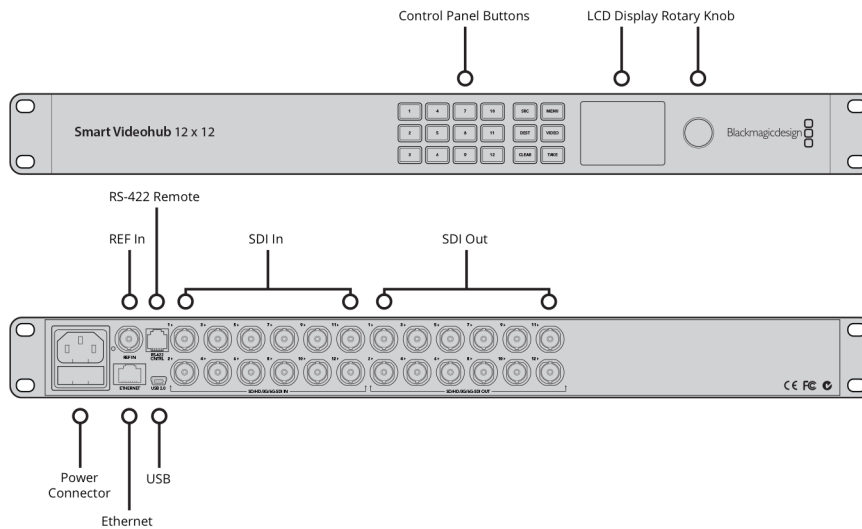

Auto detection of SD, HD or 6G-SDI. Simultaneous routing of 4K, HD, SD video and DVB-ASI.

**Updates**

USB or Ethernet.

**Router Control**

12 buttons for local control of Videohub. 6 buttons and scroll wheel for control of LCD display or RJ45 Ethernet.

**Router Configuration**

Via front panel LCD or use either RJ45 Ethernet or USB 2.0 for setting IP address only.

**RS-422 Router Control**

1 x input for controlling router crosspoint switching.

**Reclocking**

On all SDI outputs, auto switching between standard definition, high definition or 6G-SDI video.