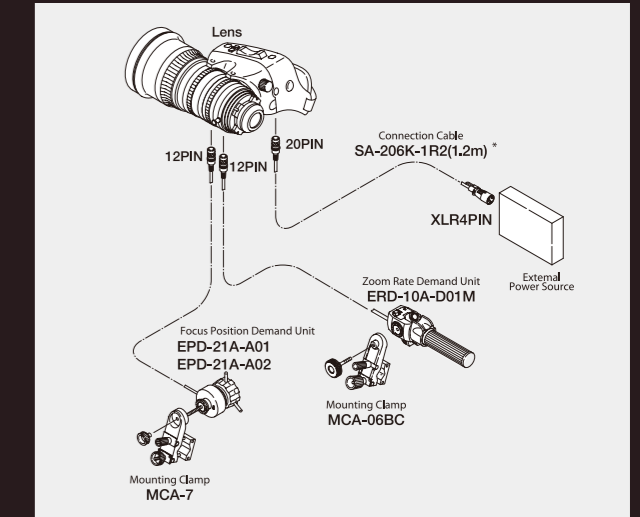

Large Focus Rotation Degree

Accurate focusing is facilitated by the large 200° focus rotation degree and the fine precision of the focus ring.

Index with high visibility

High clarity of the index markings and high visibility of our original font make lens operation a true pleasure. Focus scale is available in feet or meters depending on the user's preference.

System Configuration

*Connection cable for external power source is necessary when the power source (over 10V, 1A) can't be supplied from a camera.

Model name	XK6x20
Compatible cameras	35mm PL-mount cameras
Focal length	20mm-120mm
Zoom ratio	6 X
T-No.	3.5
Minimum Object Distance (M.O.D) from the front lens	1.1 m/3'7"
Object dimensions at M.O.D. (HxV)	20mm 1109mm x 624mm 120mm 182mm x 102mm
Angular Field of View (HxV) 16:9 Aspect Ratio	20mm 63°41' x 38°30' 120mm 11°49' x 6°40'
Focus Rotation	200°
Zoom Rotation	90°
Size (φ x Length)	φ114mm x 239mm
Weight	Approx. 2.9kg (with servo drive unit) / Approx. 2.4kg (without servo drive unit)

Sensor Size: 24.84mm x 13.97mm

Optional Accessories (Servo Control Kit)

Name	Model	Name	Model
Focus Position Demand Unit	Digital Focus Demand Unit EPD-4A-E12A Mounting Clamp MCA-06BC Standard Focus Demand Unit EPD-21A-A01/A02 Mounting Clamp MCA-7	Connection Cable (EPD-4A- Lens)	EBF-1
Zoom Rate Demand Unit	Digital Zoom Rate Demand Unit ERD-10A-D01M Mounting Clamp MCA-06BC Standard Zoom Rate Demand Unit ERD-20A-A02 Mounting Clamp MCA-7	External Power Adapter Cable (Lens: 20PIN <-> External Power Adapter XLR: 4PIN) L=120cm	SA-206K-1R2
		External Power Adapter Cable (Lens: 20PIN <-> Camera: 12PIN) L=120cm	SA-206M-1R2
		External Power Adapter Cable (Lens: 20PIN <-> Camera: 12PIN) L=40cm	SA-206M-1R40
		External Power Adapter Cable (Lens: 20PIN <-> Camera: 12PIN) L=25cm	SA-206M-1R25