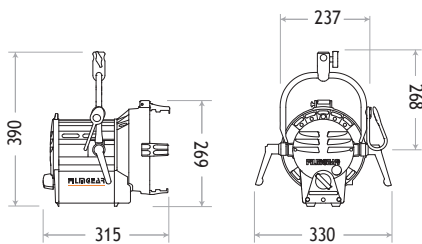

Daylight Par 575W

SPECIFICATIONS

Identity No.	L00575DP
Capacity	575W
Lamp Bulb Voltage	95V
Protective Lens	Ø175mm (6-7/8 in.)
Par Lens	Ø175mm (6-7/8 in.)
Lamp Type	HMI 575W SE
Color Temp.	5600K
Lamp Holder	G22
Stirrup	Ø16mm (5/8 in.) Socket
Class / IP Rating	1 / IP 23
Max. Surface Temp.	160 °C
Max. Ambient Temp.	45 °C
Min. Distance to Illuminated Object	5 m
Min. Distance to Flammable Object	0.5 m
Operating Range	+45° ~ 0° ~ -45°
Weight (lamphead)	5.2 kg
Weight (with barndoor)	5.8 kg

DIMENSIONS (mm)

PHOTOMETRIC DATA

		3m	5m	7m
575W				
Spot (9°)	Lux	83636	30098	15356
	Beam Ø	0.47 m	0.79 m	1.10 m
Medium Flood (10° x 20°)	Lux	33947	12221	6235
	Beam Ø	0.52 x 1.06 m	0.87 x 1.76 m	1.22 x 2.47 m
Wide Flood (20° x 45°)	Lux	9516	3426	1748
	Beam Ø	1.06 x 2.49 m	1.76 x 4.14 m	2.47 x 5.80 m
Super Wide Flood (40°)	Lux	7272	2618	1336
	Beam Ø	2.18 m	3.64 m	5.10 m
Frosted Super Flood (35°)	Lux	5331	1919	979
	Beam Ø	1.89 m	3.15 m	4.41 m

LAMPHEAD CONTENTS

Lamp Housing without Bulb (purple grey & silver color)

4-leaf Rotatable Barndoor with Safety Wire

Ø175 mm (6-7/8 in.) Protective Lens

Set of 5 Par Lenses with Lens Case

Inlet Cable with Multi-Pin Connector

DC Cable 1.5m (5 ft.)

4-leaf Rotatable Barndoor

Set of 5 Par Lenses Ø175mm (6-7/8 in.) with Lens Case :

Spot, Medium Flood, Wide Flood, Super Wide Flood, Frosted Super Flood

Set of 4 Scrims Ø197mm (7-3/4 in.) : Full Single, Full Double, Half Single, Half Double
Scrim Bag