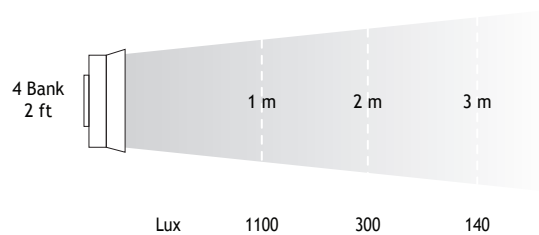

LED Flo-Box 4 Bank 2 ft

SPECIFICATIONS

Identity No.	L04D24LF (Daylight) L04T24LF (Tungsten)
Capacity	80W (20W x 4)
Input Voltage	95 - 265V AC
	22 - 36V DC
Frequency	50Hz / 60Hz
Input Current	0.85 - 0.31A @95 - 265V AC 3.64 - 2.23A @22 - 36V DC
Tube Type	T12 20W
Color Temp.	5500K / 3200K
Dimming Range	0 - 100%
LED Life	Approx. 30,000 Hrs
Back Mounting	Gobohead
Class	1
Max. Surface Temp.	70 °C
Max. Ambient Temp.	50 °C
Weight (Lamphead with Tubes)	4.4 kg

DIMENSIONS (mm)

PHOTOMETRIC DATA

LAMPHEAD CONTENTS

- Lamp Housing
- LED Flo 2 ft T12 Tubes x 4 : Tungsten or Daylight
- Lamp Connectors Cable
- Inlet Cable with On-Off / Dimming Switch
- Mounting Bracket
- Eggcrate