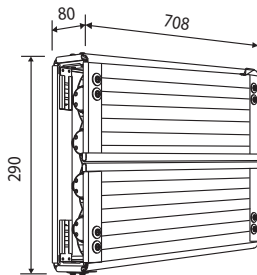

LED Flo-Box 4 Bank 2 ft

SPECIFICATIONS

Identity No.	L04D24LF (Daylight) L04T24LF (Tungsten)
Capacity	80W (20W x 4)
Input Voltage	95 - 265V AC
	22 - 36V DC
Frequency	50Hz / 60Hz
Input Current	0.85 - 0.31A @95 - 265V AC 3.64 - 2.23A @22 - 36V DC
Tube Type	T12 20W
Color Temp.	5500K / 3200K
Dimming Range	0 - 100%
LED Life	Approx. 30,000 Hrs
Back Mounting	Gobohead
Class	1
Max. Surface Temp.	70 °C
Max. Ambient Temp.	50 °C
Weight (Lamphead with Tubes)	4.4 kg

DIMENSIONS (mm)

PHOTOMETRIC DATA

LAMPHEAD CONTENTS

- Lamp Housing
- LED Flo 2 ft T12 Tubes x 4 : Tungsten or Daylight
- Lamp Connectors Cable
- Inlet Cable with On-Off / Dimming Switch
- Mounting Bracket
- Eggcrate