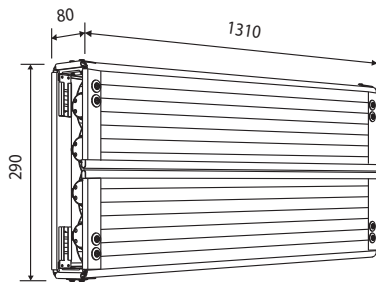

## LED Flo-Box 4 Bank 4 ft

### SPECIFICATIONS

Identity No.	L04D48LF (Daylight) L04T48LF (Tungsten)
Capacity	160W (40W x 4)
Input Voltage	95 - 265V AC 22 - 36V DC
Frequency	50Hz / 60Hz
Input Current	1.7 - 0.6A @95 - 265V AC 7.3 - 4.4A @22 - 36V DC
Tube Type	T12 40W
Color Temp.	5500K / 3200K
Dimming Range	0 - 100%
LED Life	Approx. 30,000 Hrs
Back Mounting	Gobohead
Class	1
Max. Surface Temp.	70 °C
Max. Ambient Temp.	50 °C
Weight (Lamphead with Tubes)	6.3 kg

### DIMENSIONS (mm)