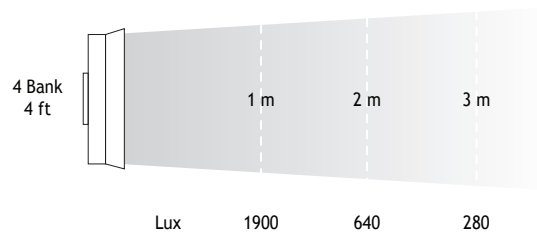

PHOTOMETRIC DATA

LAMPHEAD CONTENTS

- Lamp Housing
- LED Flo 4 ft T12 Tubes x 4 : Tungsten or Daylight
- Lamp Connectors Cable
- Inlet Cable with On-Off / Dimming Switch
- Mounting Bracket
- Eggcrate

ACCESSORIES

- LED Flo 4 ft T12 Tubes
- Lamp Connectors Cable
- Mounting Bracket
- Eggcrate