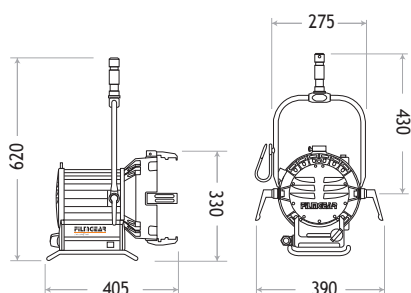

### ■ SPECIFICATIONS

Identity No.	L00800DP
Capacity	800W
Lamp Bulb Voltage	95V
Protective Lens	Ø208mm (8-1/8 in.)
Par Lens	Ø250mm (9-7/8 in.)
Lamp Type	CSR 800W SE/HR
Color Temp.	5600K
Lamp Holder	G22
Stirrup	Ø28mm (1-1/8 in.) Spigot
Class / IP Rating	1 / IP 23
Max. Surface Temp.	170 °C
Max. Ambient Temp.	45 °C
Min. Distance to Illuminated Object	6 m
Min. Distance to Flammable Object	0.5 m
Operating Range	+45° ~ 0° ~ -45°
Weight (lamphead)	6.9 kg
Weight (with barndoor)	7.8 kg

### ■ DIMENSIONS (mm)

### ■ PHOTOMETRIC DATA

		6m	9m	12m
800W				
Spot (8°)	Lux	30768	13674	7692
	Beam Ø	0.84 m	1.26 m	1.68 m
Medium Flood (10° x 20°)	Lux	11924	5299	2981
	Beam Ø	1.05 x 2.12 m	1.57 x 3.17 m	2.10 x 4.23 m
Wide Flood (20° x 45°)	Lux	3675	1633	919
	Beam Ø	2.16 x 4.97 m	3.17 x 7.46 m	4.23 x 9.94 m
Super Wide Flood (40°)	Lux	2044	909	511
	Beam Ø	4.37 m	6.55 m	8.74 m
Frosted Super Flood (37°)	Lux	1521	676	380
	Beam Ø	4.02 m	6.02 m	8.03 m

Stirrup with Ø28mm (1-1/8 in.) Spigot